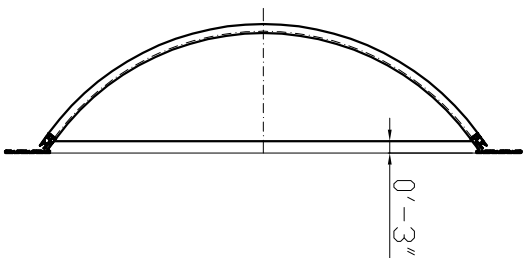

ONE DOOR STANDARD IN FACE OR ON SIDE OF ENCLOSURE

POOL & SPA - SS1 **model Universe**

- PROFILE: 3x Progres, white RAL 9010
- LENGTH OF ENCLOSURE: 17' (outer 17' 4")
- WIDTH OF ELEMENT: 3x 5' 11"
- RAIL: 2x 24' 10" PROGRES, ELOX
- PC: clear PC 10 mm
- LARGE FACE: fix without door - 1 door as option
- SMALL FACE: fix without door
- LATERAL DOOR: none - 1 door as option
- FOIL EPDM (black): 3" - doubled

Remark: Arrestment system CATJUS (pins outside)

- Basement type (specify): CONCRETE PAVEMENT WOODEN DECKING EXTRA FRAGILE OTHERS.....

WEIGHT APPROX. 350 kg