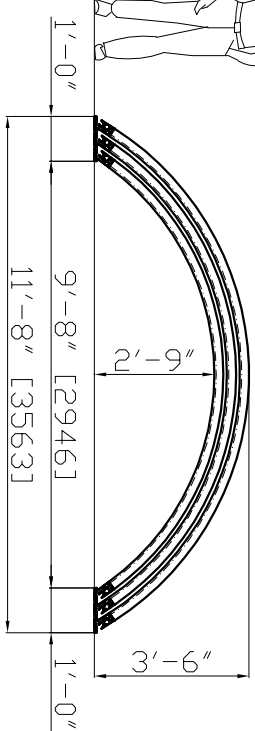

ONE DOOR STANDARD IN FACE OR ON SIDE OF ENCLOSURE

POOL & SPA - SS1 **model Universe**

- PROFILE: 3x Progres, white RAL 9010
- LENGTH OF ENCLOSURE: 17' (outer 17' 4")
- WIDTH OF ELEMENT: 3x 5' 11"
- RAIL: 2x 24' 10" PROGRES, ELOX
- PC: clear PC 10 mm
- LARGE FACE: fix without door - 1 door as option
- SMALL FACE: fix without door
- LATERAL DOOR: none - 1 door as option
- FOIL EPDM (black): 3" - doubled

Remark: Arrestment system CATJUS (pins outside)

- Basement type (specify): CONCRETE PAVEMENT WOODEN DECKING EXTRA FRAGILE OTHERS.....

WEIGHT APPROX. 350 kg