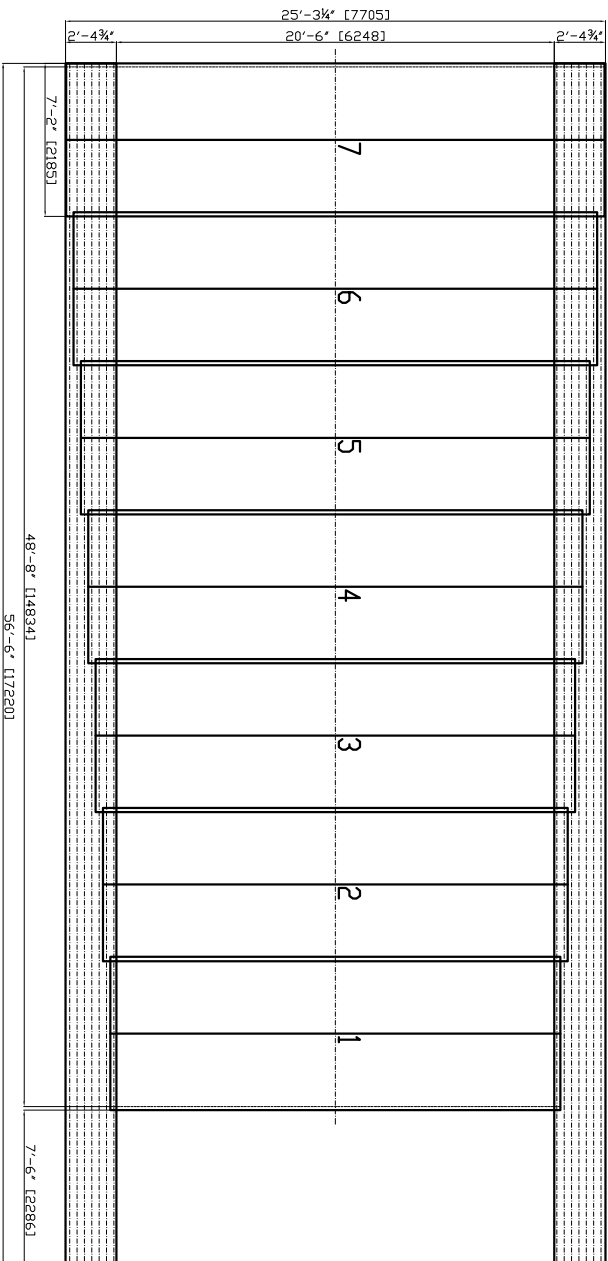

UNIVERSE TYPE IV

SWIMMING POOL ENCLOSURE, SYSTEM PROGRESS