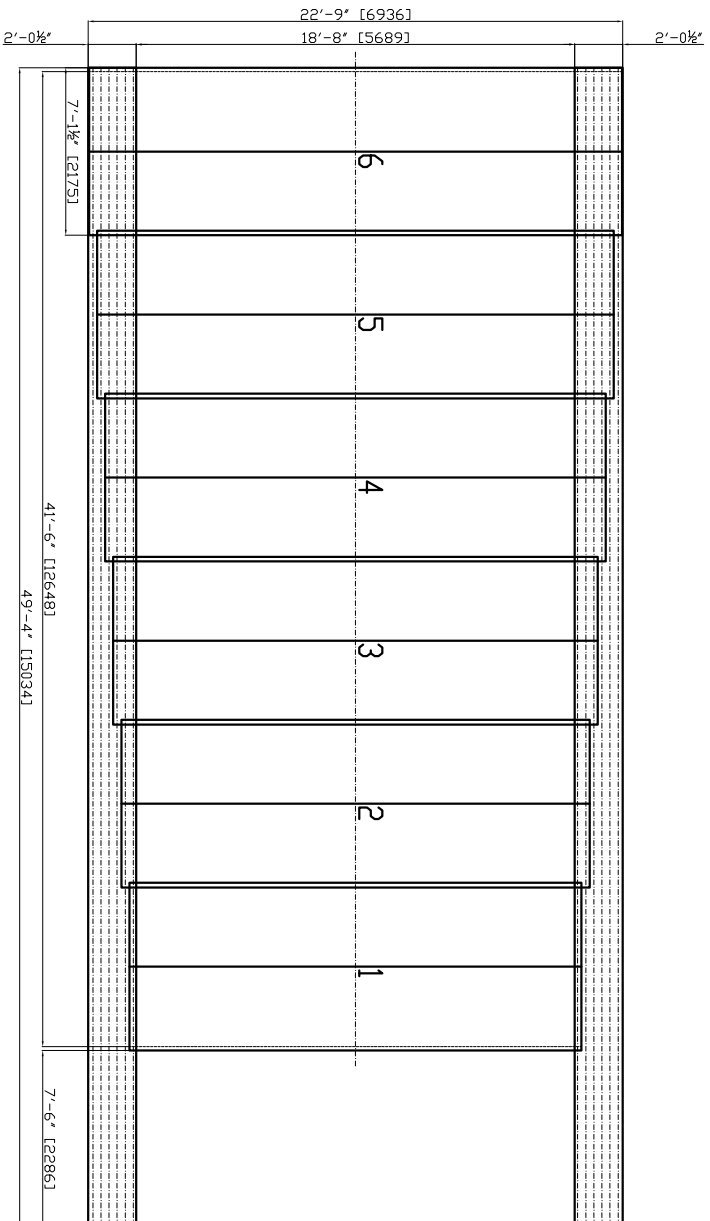

UNIVERSE TYPE II

SWIMMING POOL ENCLOSURE, SYSTEM PROGRESS